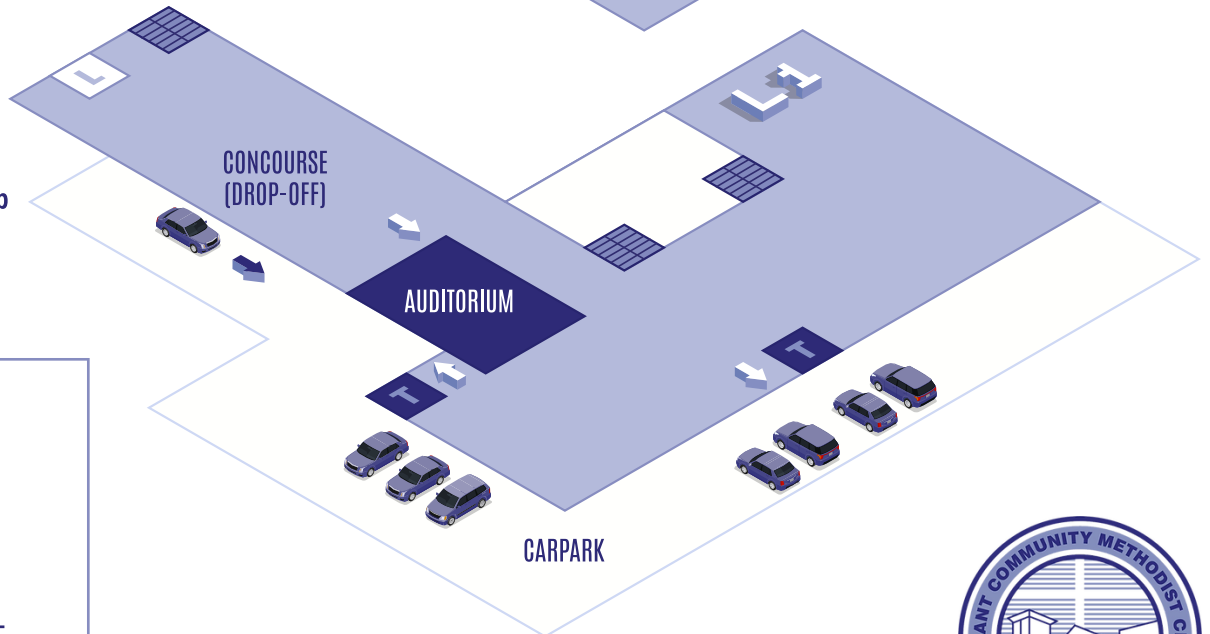

## LEVEL 2

**Covenant Kids** [ 9 AM ]  
(except 1st Sun of the Month)  
*Conference Room*  
*ThinkTank Room*

**Korean Ministry Kids** [ 10:30 AM ]  
(except 1st and 3rd Sun of the Month)  
*ThinkTank Room*

### LEGEND

LIFT

TOILET

STAIRCASE

ENTRANCE/EXIT