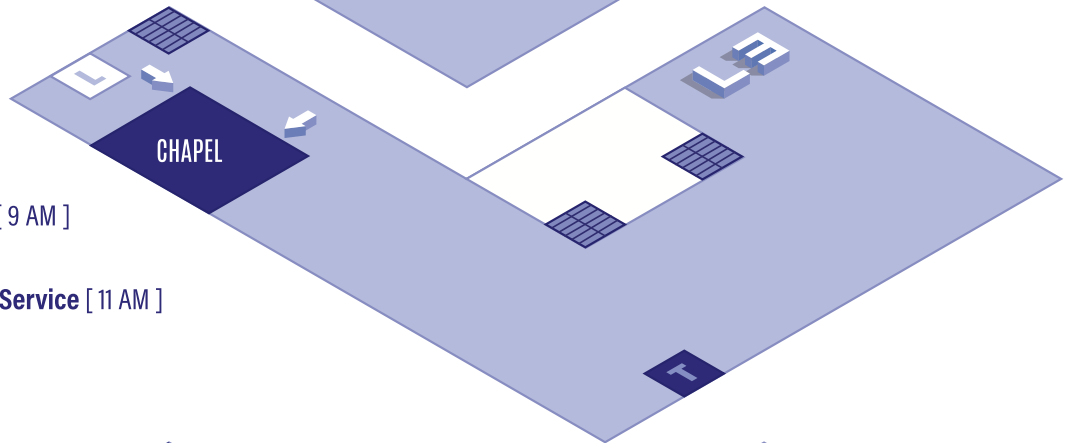

## LEVEL 4

**One Community Youth Service** [ 9:30AM ]  
(except 1st Sun of the Month)  
*Wesley Hall*

## LEVEL 3

**Mandarin Worship Service** [ 9 AM ]  
*Chapel*

**English Traditional Worship Service** [ 11 AM ]  
*Chapel*

### LEGEND

LIFT

TOILET

STAIRCASE

ENTRANCE/EXIT