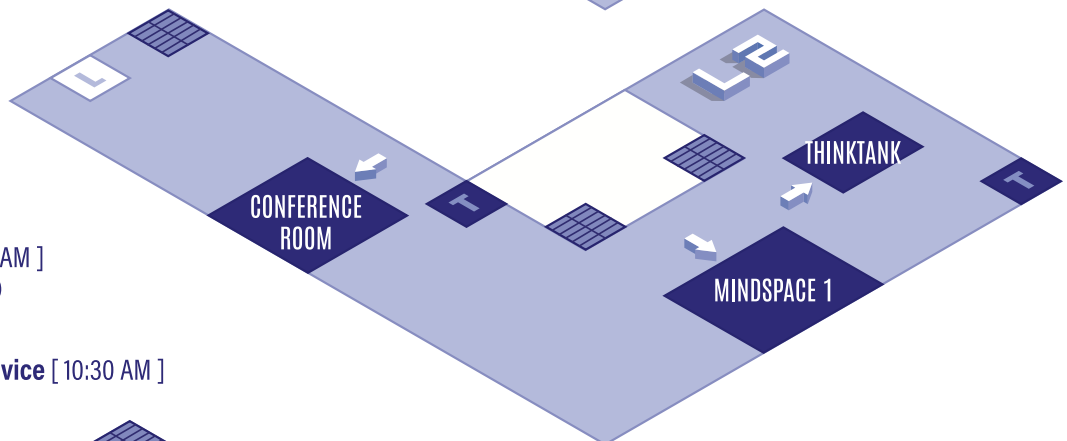

LEVEL 2

Covenant Kids [9 AM]
(except 1st Sun of the Month)
Conference Room
ThinkTank Room

Korean Ministry Kids [10:30 AM]
(except 1st and 3rd Sun of the Month)
ThinkTank Room

Korean-English Worship Service [10:30 AM]
(except 1st Sun of the Month)
Mindspace 1